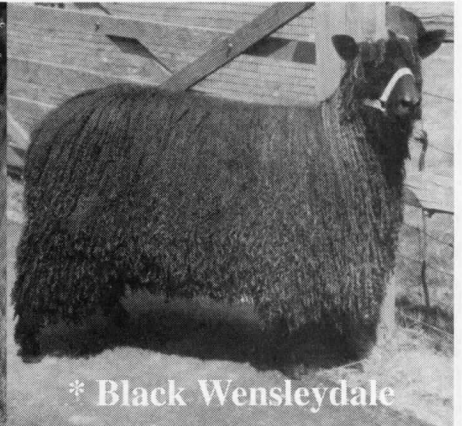

# Frozen Ram Semen Importation

(\*Picture Represents The Breed)

\* Shetland

\* Wiltshire Horn

\* Black Wensleydale

\* Bluefaced Leicester

\* Clun Forest

\* Border Leicester

\* Teeswater

\* North Country Cheviot

\* Lincoln Longwool

\* Texel

\* Black Welsh Mountain

\* Cotswold

**Baby Brits - 1998 Offspring From UK Semen Importation**

**Brenda Lelli, Blue Faced Leicester  
Beeston Loyalty Lamb**